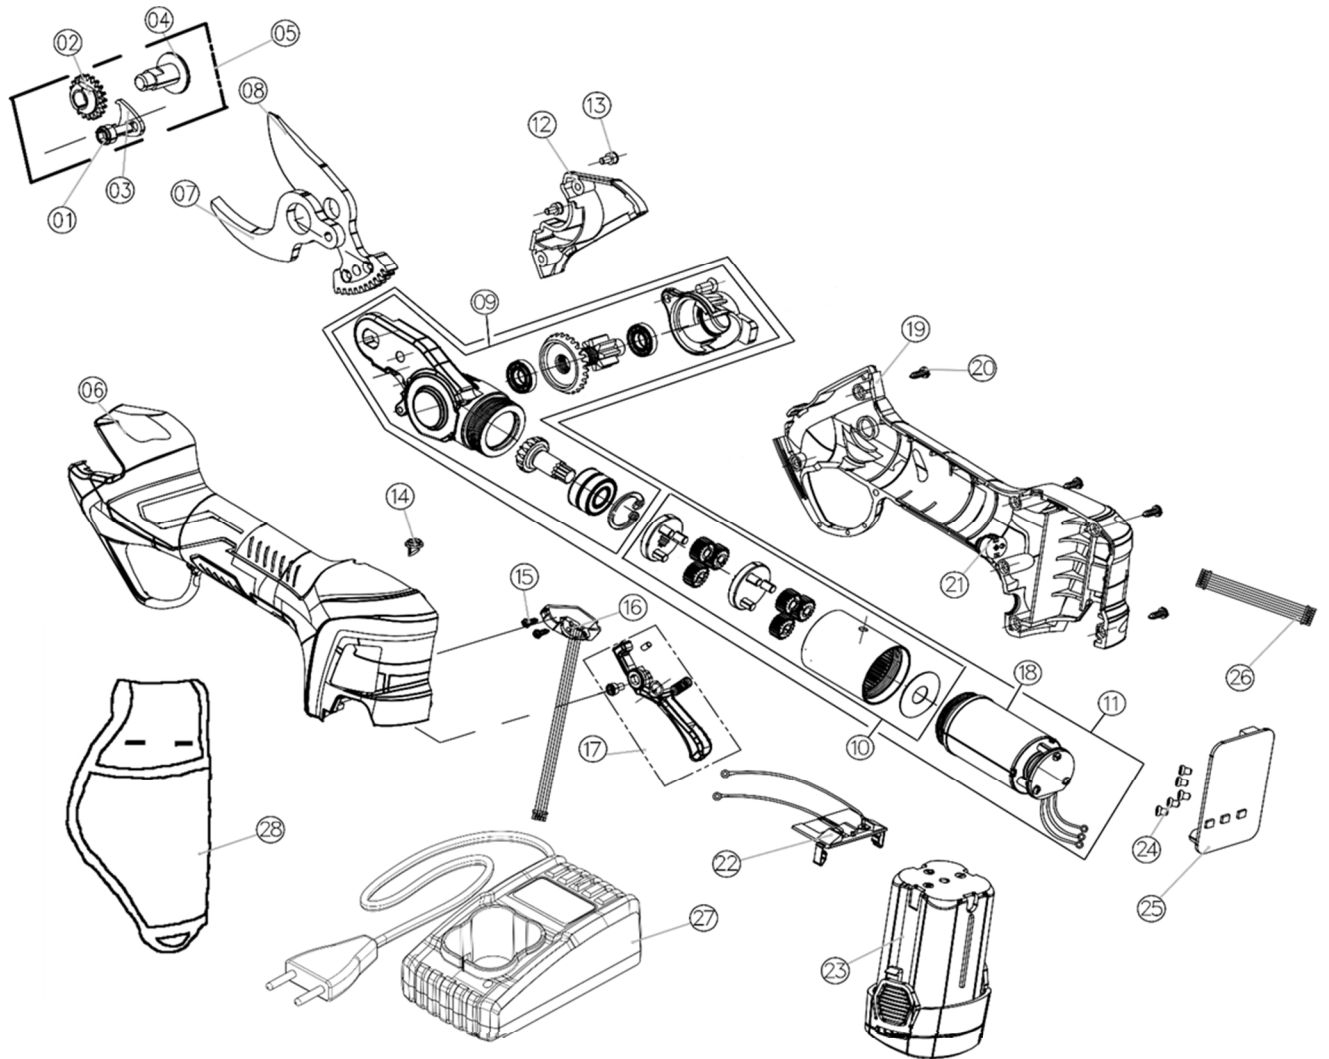

E-PRUNER KV310 - CORDLESS PRUNER

E-PRUNER **KV310** - CORDLESS PRUNER

Pos.	Code	Part Description	Part per Machine	Pcs per Package
1	KV310R01	Anti-rotation screw	1	1
2	KV310R02	Blade nut	1	1
3	KV310R03	Anti-rotation plate	1	1
4	KV310R04	Blade screw	1	1
5	KV310R05	Blade fixing system	1	1
6	KV310R06	CoverA	1	1
7	KV310R07	Fix blade	1	1
8	KV310R08	Moving blade	1	1
9	KV310R29K	Pinion, bevel gear and blade support assembly	1	1
10	KV310R30K	Gear reduction	1	1
11	KV310R31K	Transmission assembly	1	1
12	KV310R14	Blade cover	1	1
13	KV310R15	Blade cover screw	2	1
14	KV290R23	LED cover	1	1
15	KV290R11	Circuit fixing screw	2	1
16	KV310R16	Blade position circuit	1	1
17	KV310R17	Trigger assembly	1	1
18	KV310R20	Motor	1	1
19	KV310R22	Cover B	1	1
20	KV310R23K	Cover screws	8	8
21	KV300R12	Switch	1	1
22	KV310R24	Battery plug base	1	1
23	KV300R70	Battery 14.4V 2.5Ah	1	1
24	KV290R19K	Control circuit screws KIT 5 PCS	5	5
25	KV310R25	Control circuit	1	1
26	KV310R27	6 poles wire	1	1
27	KV300R71	Battery charger 14.4V	1	1
28	KV500R32	Holster	1	1