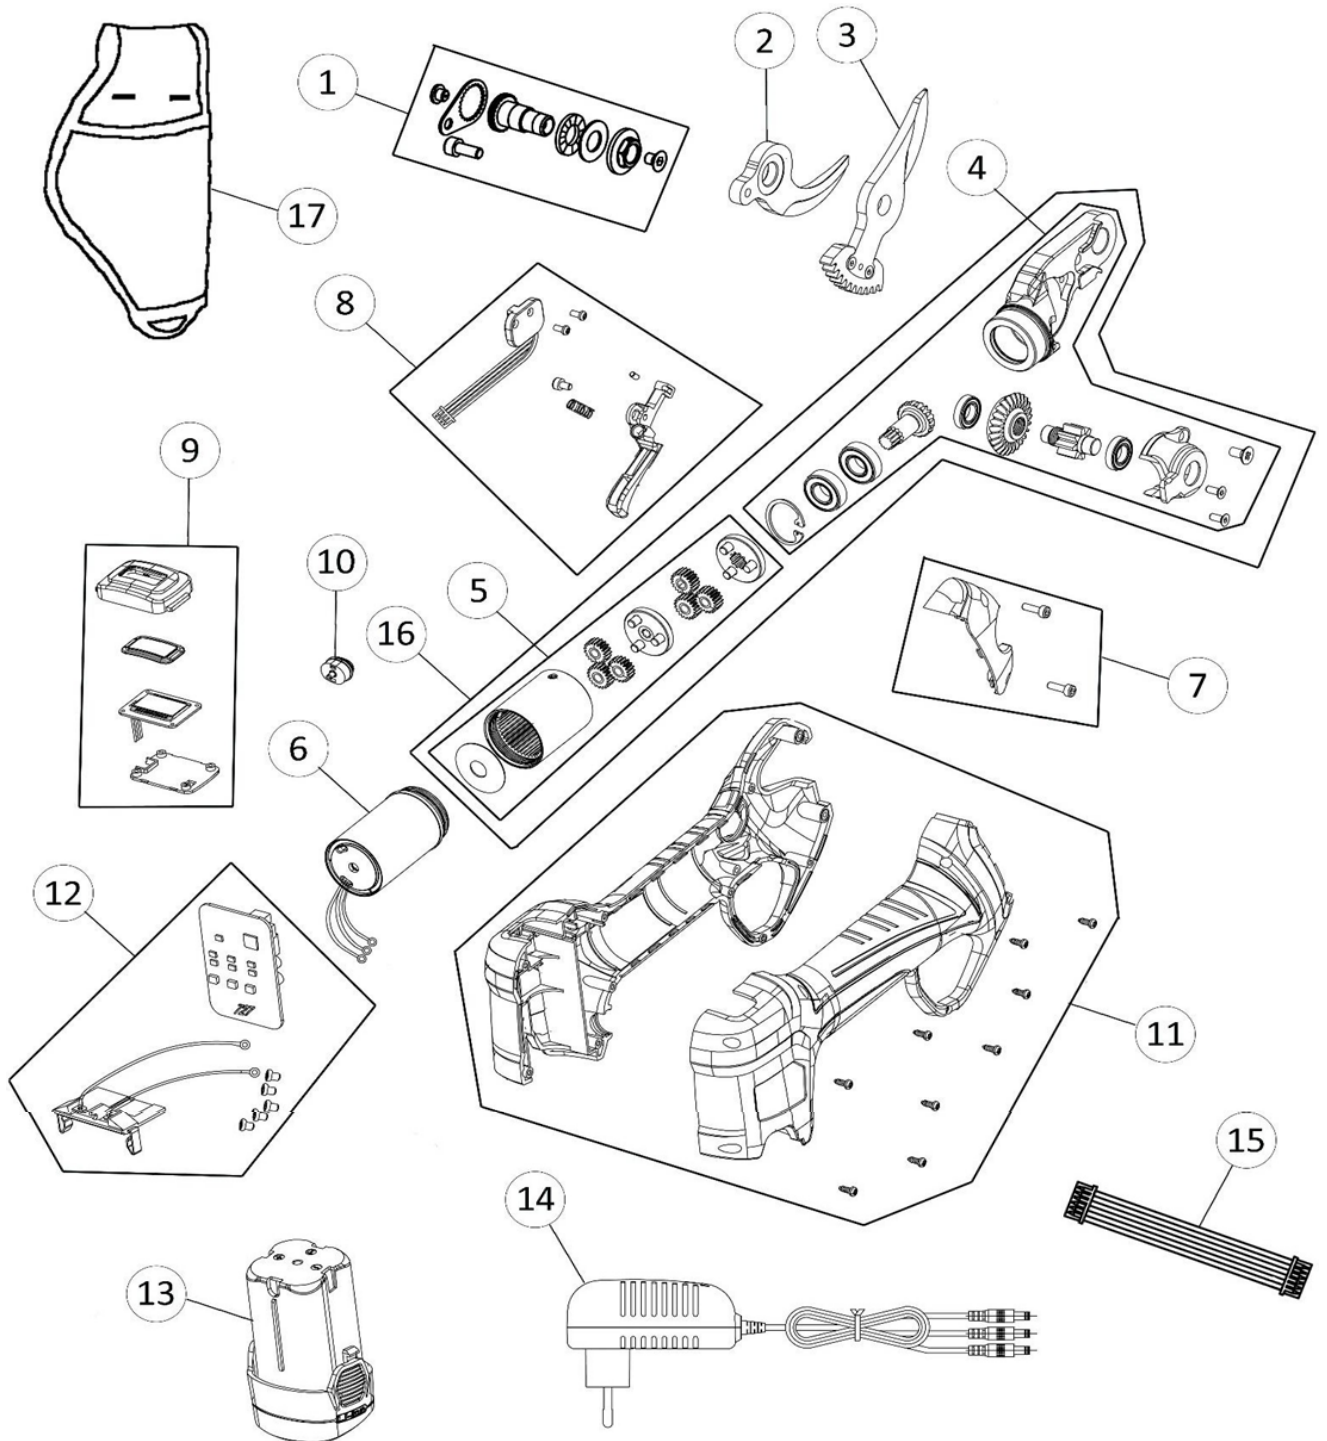

E-PRUNER KV360 - CORDLESS PRUNER

E-PRUNER KV360 - CORDLESS PRUNER

Pos.	Code	Part Description	Part per Machine	Pcs per Package
1	KV360R05K	Blade Screw Kit	1	1
2	KV360R07	Fix blade	1	1
3	KV360R08	Moving blade	1	1
4	KV360R29K	Blade base assembly	1	1
5	KV360R30K	Gear box assembly	1	1
6	KV360R20	Motor	1	1
7	KV360R14K	Blade cover Kit + Screw M3X8 (2 pcs)	1	1
8	KV360R17	Kit trigger Assembly	1	1
9	KV360R40K	Display Kit	1	1
10	KV360R12	Switch	1	1
11	KV360R21K	Kit Cover + Screw (9 pcs)	1	1
12	KV360R24K	Driving PCB and Plug base + M3X4 Screw (x5)	1	1
13	KV300R70	Battery 14.4V 2.5Ah	1	1
14	KV300R72	3-way charger 14,4V	1	1
15	KV360R27	7P wire	1	1
16	KV360R31K	Gear box and blade base assembly	1	1
17	KV500R32	Holster	1	1