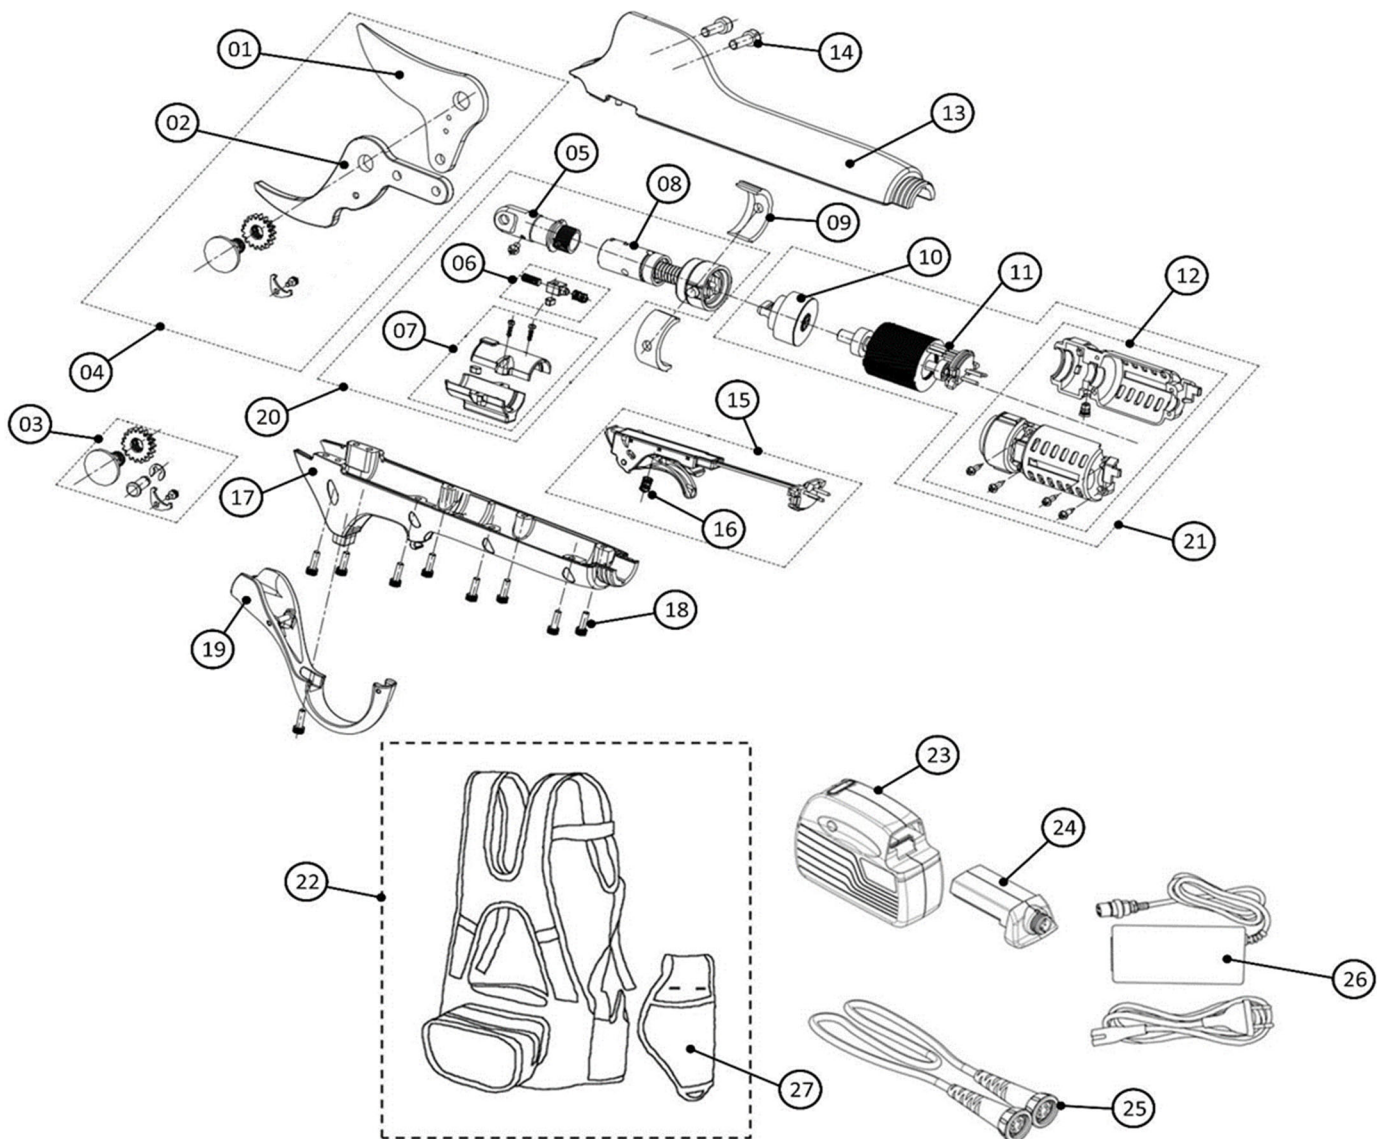

E-PRUNER KV501 - SMALL PRUNER

E-PRUNER KV501 - SMALL PRUNER

Pos.	Code	Part Description	Part per Machine	Pcs per Package
1	KV500R15	Moving Blade	1	1
2	KV500R16	Fixed Blade	1	1
3	KV500R35	Blade installing screw	1	1
4	KV500R14	Blade assembly	1	1
5	KV500R36	Push rod	1	1
6	KV500R37	Travel magnet assembly	1	1
7	KV500R38	Nut dustproof assembly	1	1
8	KV500R39	Nut assembly	1	1
9	KV600R03K	Bear support	2	2
10	KV500R40	Gear assembly	1	1
11	KV500R41	Electric motor	1	1
12	KV500R42	Motor cover assembly	1	1
13	KV500R25	Top Cover	1	1
14	KV600R24K	Screw M5x13.5	2	10
15	KV500R01	Trigger assembly	1	1
16	KV600R12K	Trigger spring	1	10
17	KV500R26	Lower cover	1	1
18	KV600R08K	Screw M3x10	9	20
19	KV500R24	Trigger cover	1	1
20	KV500R02	Lead screw assembly	1	1
21	KV500R22	Motor and gear assembly	1	1
22	KV600R31	Back pack	1	1
23	KV600R70	Battery 44v 4,4 Ah	1	1
24	KV80R71	Controller for battery 44v 4,4 Ah	1	1
25	KV500R27	Cable	1	1
26	KV600R32	Charger	1	1
27	KV500R32	Holster	1	1